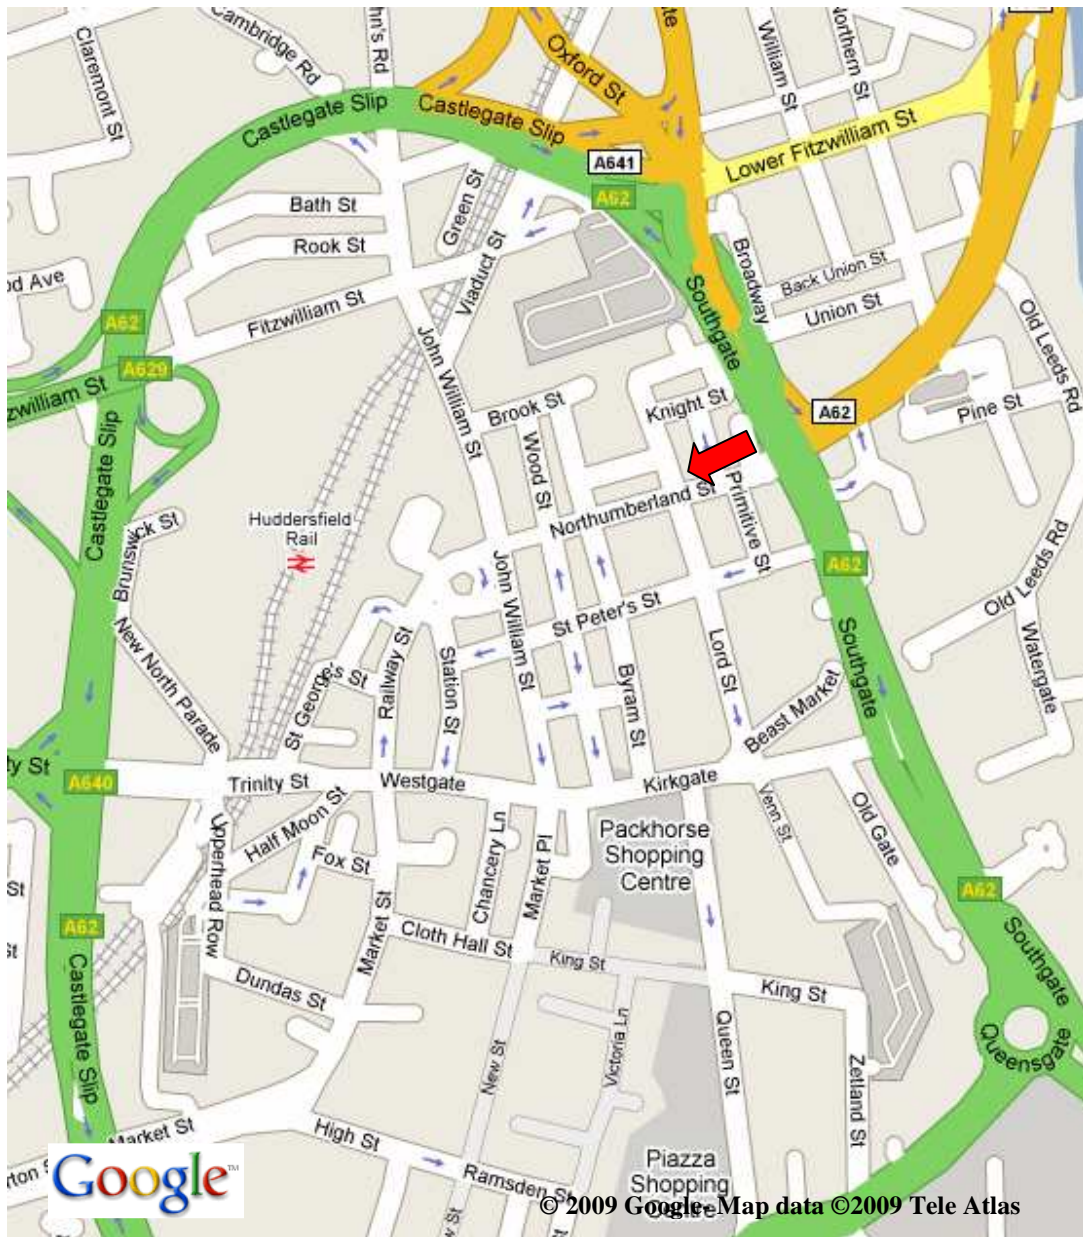

Huddersfield Office

By Train

The nearest main line station is **Huddersfield Station**

- After arriving at the station walk to the main exit of the station
- Walk straight ahead, keeping the George Hotel on your left hand side
- Cross John William Street
- Walk straight down the left hand side of Northumberland Street, passing Wood Street & Byram Street.
- At Lord Street, the Media Centre Reception is on the corner with Café Ollo. Ask at reception for Fyshe Horton Finney

By Road

From the M62 East

- Leave M62 junction 23 and turn left onto A629 signposted Huddersfield
- Continue on A629 along Halifax Road, Edgerton Road & New North Road
- Follow signs for A629, continue onto Fitzwilliam Street
- At the traffic lights turn right onto John William Street under the railway viaduct
- At the traffic lights turn left onto Northumberland Street
- Turn left onto Lord Street. The Media Centre Reception is on the corner with Café Ollo. Ask at reception for Fyshe

From the M62 West

- Leave M62 junction 24 and join A640 signposted Huddersfield
- Continue on A640 along New Hey Road, Westbourne Road & onto Trinity Street
- Turn left onto the Ring Road (Castlegate Slip) and follow round to next set of traffic lights
- At traffic lights turn right onto John William Street
- At the traffic lights turn left onto Northumberland Street
- Turn left onto Lord Street. The Media Centre Reception is on the corner with Café Ollo. Ask at reception for Fyshe

From M1

- Leave M1 junction 39 and join A636 signposted Denby Dale
- At the roundabout, take the 3rd exit onto A636/ Denby Dale Rd heading to Denby Dale
- At the roundabout, take the 3rd exit onto A637/ Bar Lane
- At the roundabout, take the 1st exit onto A642/ Wakefield Road
- Continue forward onto A629/ Wakefield Road
- At the roundabout, take the 2nd exit onto A62/ Southgate
- Turn left at Northumberland Street
- Turn right at Lord St. The Media Centre Reception is on the corner with Café Ollo. Ask at reception for Fyshe