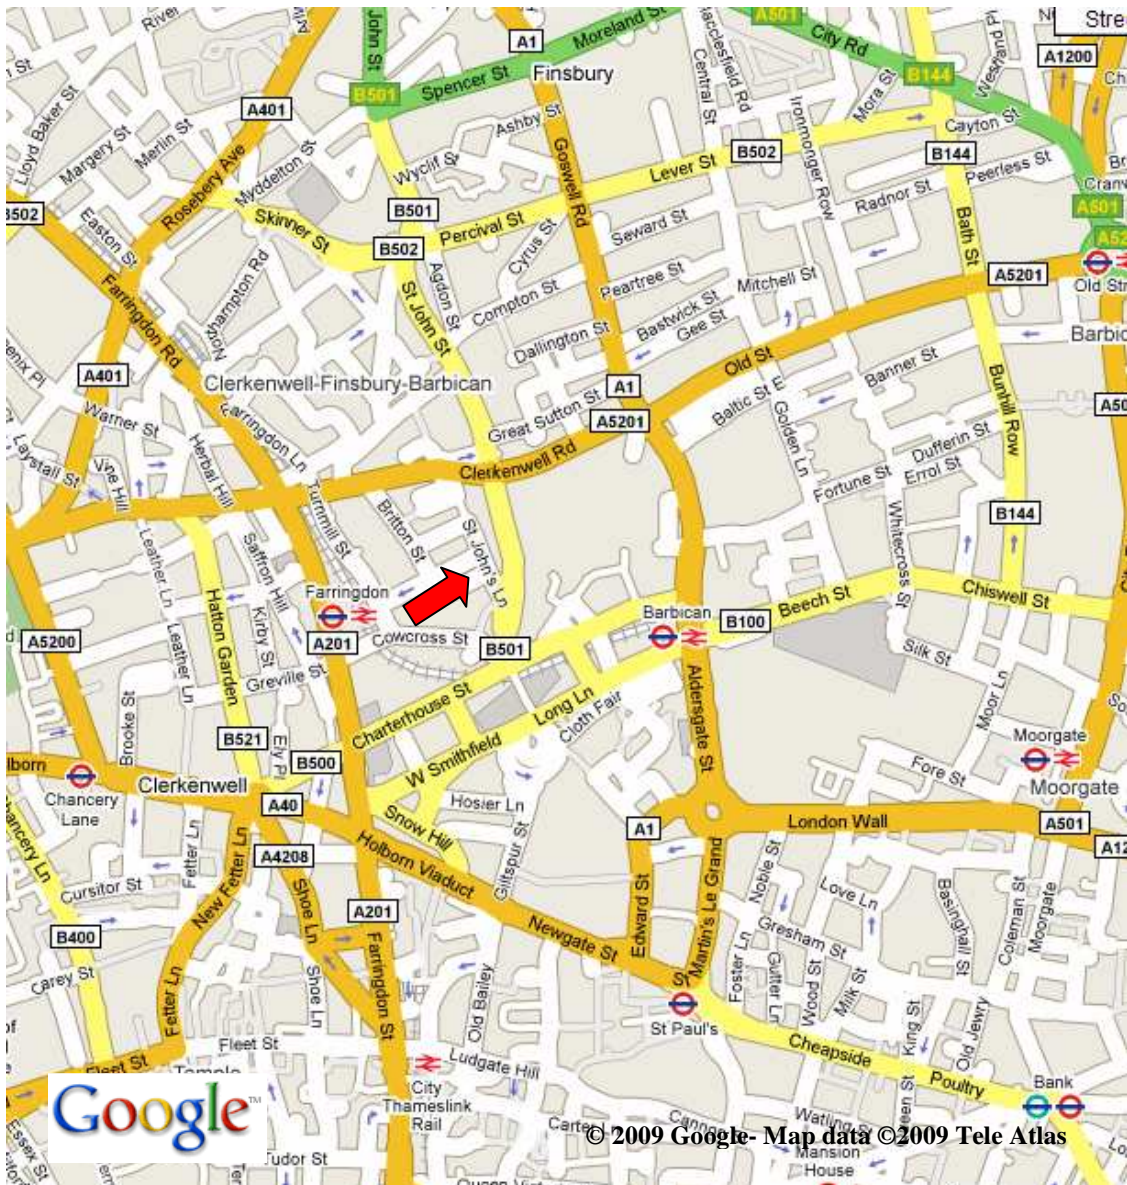

### By Tube

The nearest tube station is Farringdon

- Exit the tube station at Turnmill Street
- Cross the road and walk up Benjamin Street
- Turn right onto Britton Street
- Follow the road round onto Eagle Court
- Turn right at St John's Lane
- Fyshe Horton Finney is on the right hand side.

### **From the A1**

- Follow A1 to Highbury Corner
- At roundabout take 3<sup>rd</sup> exit onto A1173/ Potters Heron Lane
- Follow A1173 onto A1/ Upper Street
- Follow A1 onto St John's Street and onto A501
- Turn right at St John's Lane

### **From M25 East**

- Exit M25 at junction 30, toward Dagenham/ Lakeside/ A13/ Tilbury/ A126
- At roundabout take 3<sup>rd</sup> exit onto A13 towards London (E&C)/ Barking/ Dagenham/ Rainham
- Continue on A13 along Newham Way, East India Dock Road & Commercial Road
- Bear left at A11/ Braham Street
- Turn right at A11/ Mansell Street
- Bear left onto A1211/ Aldgate High Street
- Bear right onto A1211/ Duke's Place
- Continue on A1211 along Bevis Marks/ Wormwood Street & London wall
- At roundabout take 2<sup>nd</sup> exit onto A1/ Aldersgate Street
- Turn left onto Long Lane
- Turn right onto East Poultry Avenue
- Turn right onto Charterhouse Street
- Turn left at B501/ St Johns Street
- Bear left onto St John's Lane
- Fyshe Horton Finney is on the left hand side